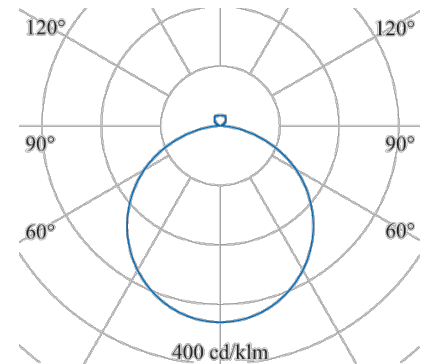

CLEAR 4.0

156-2440-22-30

The original - wall and ceiling luminaires as accent to office lighting with the highest quality

Design: square
wall mounting: available
ceiling mounting: available
pendant mounting: available
surface mounting: available
material: aluminum
colour: silber
Width [mm]: 435
Length [mm]: 435
Height/depth [mm]: 90
weight net [kg]: 5

Type: PLANE
light direction: direct/indirect
Luminaire Luminous Flux [lm]: 3200
light cover: Acryl satined
light symetry: symmetrical
System efficiency (lm/W): 128
Colour Temperature [K]: 3000
Colour Rendering Index: >80
control: DALI
control gear incl: 25
Nominal voltage: 230V 0/50/60Hz
life cycle: 50.000h (L80/B10)
emergency ready: yes
Degree of protection: IP40
Protection class: I
control gear incl: yes
Stand: 25.01.2022