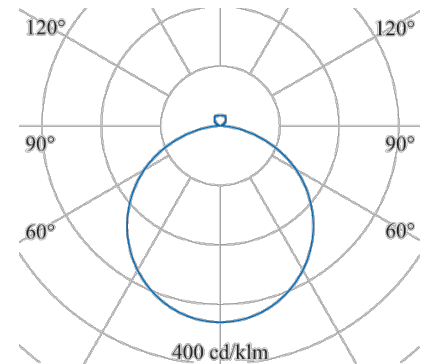

CLEAR 4.0

156-2440-12-TW

The original - wall and ceiling luminaires as accent to office lighting with the highest quality

Design: square
wall mounting: available
ceiling mounting: available
pendant mounting: available
surface mounting: available
material: aluminum
colour: white
Width [mm]: 435
Length [mm]: 435
Height/depth [mm]: 90
weight net [kg]: 5

Type: PLANE
light direction: direct/indirect
light cover: Acryl satined
light symetry: symmetrical
Colour Temperature [K]: 2700-6500
Colour Rendering Index: >80
control: DALI
Nominal voltage: 230V 0/50/60Hz
life cycle: 50.000h (L80/B10)
emergency ready: yes
Degree of protection: IP40
Protection class: I
control gear incl: yes
Stand: 20.05.2022