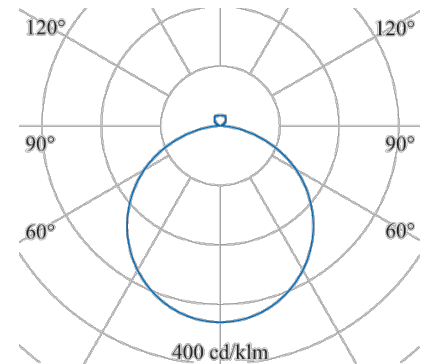

CLEAR 4.0

156-2440-10-30

The original - wall and ceiling luminaires as accent to office lighting with the highest quality

Design: square
wall mounting: available
ceiling mounting: available
pendant mounting: available
surface mounting: available
material: aluminum
colour: white
Width [mm]: 435
Length [mm]: 435
Height/depth [mm]: 90
weight net [kg]: 5

Type: PLANE
light direction: direct/indirect
Luminaire Luminous Flux [lm]: 3200
light cover: Acryl satined
light symetry: symmetrical
System efficiency (lm/W): 128
Colour Temperature [K]: 3000
Colour Rendering Index: >80
control: ON/OFF
control gear incl: 25
Nominal voltage: 230V 0/50/60Hz
life cycle: 50.000h (L80/B10)
emergency ready: yes
Degree of protection: IP40
Protection class: I
control gear incl: yes
Stand: 25.01.2022