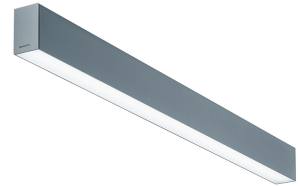

S 55

151-103-223

The light channel - all-rounder in linear lighting - efficient, versatile and durable

Design: linear
Design Version: Einzelleuchte
wall mounting: available
surface mounting: available
material: aluminum
colour: silvergrey
Width [mm]: 55
Length [mm]: 1130
Height/depth [mm]: 90
weight net [kg]: 4

Uniquely slim, uniquely efficient and uniquely versatile, this makes the light line system an all-rounder - and ideal for lighting schools, workplaces and traffic zones.

Type: LINEAR
light direction: direct/indirect
Luminaire Luminous Flux [lm]: 5000
light cover: Acryl satined
light symetry: symmetrical
Unified Glare Ratio UGR: 21
System efficiency (lm/W): 116
Colour Temperature [K]: 3000
Colour Rendering Index: >80
control: DALI
control gear incl: 43
Nominal voltage: 230V 0/50/60Hz
life cycle: 70.000h (L80/B10)
emergency ready: yes
Degree of protection: IP30
Protection class: I
control gear incl: yes
Stand: 19.08.2022