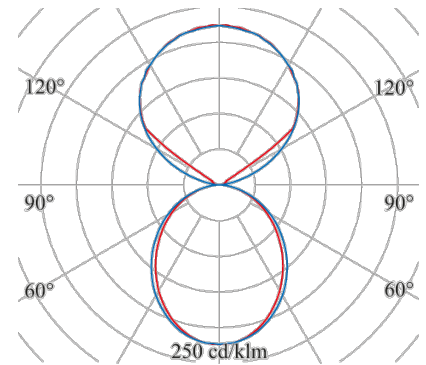

S 55

151-103-223

The light channel - all-rounder in linear lighting - efficient, versatile and durable

Design: linear
Design Version: Einzelleuchte
wall mounting: available
surface mounting: available
material: aluminum
colour: silvergrey
Width [mm]: 55
Length [mm]: 1130
Height/depth [mm]: 90
weight net [kg]: 4

Uniquely slim, uniquely efficient and uniquely versatile, this makes the light line system an all-rounder - and ideal for lighting schools, workplaces and traffic zones.

Type: LINEAR
light direction: direct/indirect
Luminaire Luminous Flux [lm]: 5000
light cover: Acryl satined
light symetry: symmetrical
Unified Glare Ratio UGR: 21
System efficiency (lm/W): 116
Colour Temperature [K]: 3000
Colour Rendering Index: >80
control: DALI
control gear incl: 43
Nominal voltage: 230V 0/50/60Hz
life cycle: 70.000h (L80/B10)
emergency ready: yes
Degree of protection: IP30
Protection class: I
control gear incl: yes
Stand: 19.08.2022