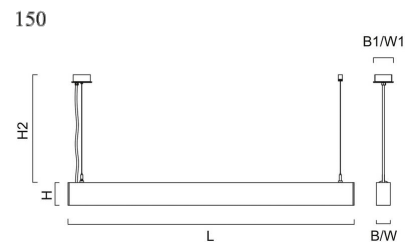

S 55

150-101-223

The light channel - all-rounder in linear lighting - efficient, versatile and durable

Design: linear
Design Version: Einzelleuchte
ceiling mounting: available
pendant mounting: available
track mounting: available
material: aluminum
colour: silvergrey
Width [mm]: 55
Length [mm]: 1130
Height/depth [mm]: 90
suspension: 2x Stahlseil
suspension length [mm]: 3000
weight net [kg]: 4,2

Uniquely slim, uniquely efficient and uniquely versatile, this makes the light line system an all-rounder - and ideal for lighting schools, workplaces and traffic zones.

Type: LINEAR
light direction: direct/indirect
Luminaire Luminous Flux [lm]: 4800
light cover: Acryl satined
light symetry: symmetrical
Unified Glare Ratio UGR: 21
System efficiency (lm/W): 126
Colour Temperature [K]: 3000
Colour Rendering Index: >80
control: DALI
control gear incl: 38
Nominal voltage: 230V 0/50/60Hz
life cycle: 70.000h (L80/B10)
emergency ready: yes
Degree of protection: IP30
Protection class: I
control gear incl: yes