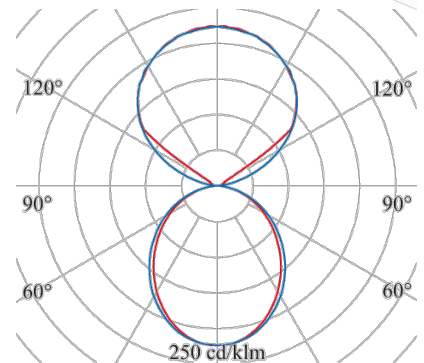

S 55

150-101-223

The light channel - all-rounder in linear lighting - efficient, versatile and durable

Design: linear
Design Version: Einzelleuchte
ceiling mounting: available
pendant mounting: available
track mounting: available
material: aluminum
colour: silvergrey
Width [mm]: 55
Length [mm]: 1130
Height/depth [mm]: 90
suspension: 2x Stahlseil
suspension length [mm]: 3000
weight net [kg]: 4,2

Uniquely slim, uniquely efficient and uniquely versatile, this makes the light line system an all-rounder - and ideal for lighting schools, workplaces and traffic zones.

Type: LINEAR
light direction: direct/indirect
Luminaire Luminous Flux [lm]: 4800
light cover: Acryl satined
light symetry: symmetrical
Unified Glare Ratio UGR: 21
System efficiency (lm/W): 126
Colour Temperature [K]: 3000
Colour Rendering Index: >80
control: DALI
control gear incl: 38
Nominal voltage: 230V 0/50/60Hz
life cycle: 70.000h (L80/B10)
emergency ready: yes
Degree of protection: IP30
Protection class: I
control gear incl: yes