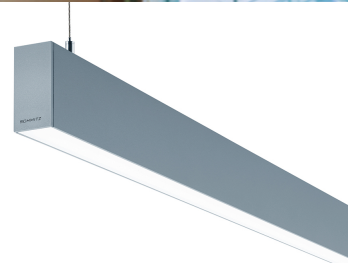

S 55

150-101-223

The light channel - all-rounder in linear lighting - efficient, versatile and durable

Design: linear
Design Version: Einzelleuchte
ceiling mounting: available
pendant mounting: available
track mounting: available
material: aluminum
colour: silvergrey
Width [mm]: 55
Length [mm]: 1130
Height/depth [mm]: 90
suspension: 2x Stahlseil
suspension length [mm]: 3000
weight net [kg]: 4,2

Uniquely slim, uniquely efficient and uniquely versatile, this makes the light line system an all-rounder - and ideal for lighting schools, workplaces and traffic zones.

Type: LINEAR
light direction: direct/indirect
Luminaire Luminous Flux [lm]: 4800
light cover: Acryl satined
light symetry: symmetrical
Unified Glare Ratio UGR: 21
System efficiency (lm/W): 126
Colour Temperature [K]: 3000
Colour Rendering Index: >80
control: DALI
control gear incl: 38
Nominal voltage: 230V 0/50/60Hz
life cycle: 70.000h (L80/B10)
emergency ready: yes
Degree of protection: IP30
Protection class: I
control gear incl: yes