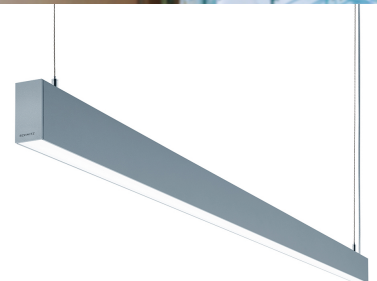

S 55

150-101-203-E

The light channel - all-rounder in linear lighting - efficient, versatile and durable

Design: linear
Design Version: Einzelleuchte
ceiling mounting: available
pendant mounting: available
track mounting: available
material: aluminum
colour: silvergrey
Width [mm]: 55
Length [mm]: 1130
Height/depth [mm]: 90
suspension: 2x Stahlseil
suspension length [mm]: 3000
weight net [kg]: 4,6

Uniquely slim, uniquely efficient and uniquely versatile, this makes the light line system an all-rounder - and ideal for lighting schools, workplaces and traffic zones.

Type: LINEAR
light direction: direct/indirect
Luminaire Luminous Flux [lm]: 4800
light cover: Acryl satined
light symetry: symmetrical
Unified Glare Ratio UGR: 21
System efficiency (lm/W): 130
Colour Temperature [K]: 3000
Colour Rendering Index: >80
control: ON/OFF
control gear incl: 37
Nominal voltage: 230V 0/50/60Hz
life cycle: 70.000h (L80/B10)
emergency ready: yes
emergency battey 3h: ja
Degree of protection: IP30
Protection class: I
control gear incl: yes