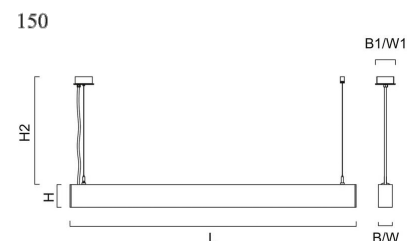

S 55

150-101-203-E

The light channel - all-rounder in linear lighting - efficient, versatile and durable

Design: linear
Design Version: Einzelleuchte
ceiling mounting: available
pendant mounting: available
track mounting: available
material: aluminum
colour: silvergrey
Width [mm]: 55
Length [mm]: 1130
Height/depth [mm]: 90
suspension: 2x Stahlseil
suspension length [mm]: 3000
weight net [kg]: 4,6

Uniquely slim, uniquely efficient and uniquely versatile, this makes the light line system an all-rounder - and ideal for lighting schools, workplaces and traffic zones.

Type: LINEAR
light direction: direct/indirect
Luminaire Luminous Flux [lm]: 4800
light cover: Acryl satined
light symetry: symmetrical
Unified Glare Ratio UGR: 21
System efficiency (lm/W): 130
Colour Temperature [K]: 3000
Colour Rendering Index: >80
control: ON/OFF
control gear incl: 37
Nominal voltage: 230V 0/50/60Hz
life cycle: 70.000h (L80/B10)
emergency ready: yes
emergency battey 3h: ja
Degree of protection: IP30
Protection class: I
control gear incl: yes