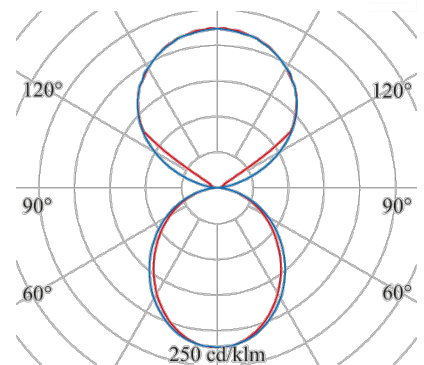

S 55

150-101-203-E

The light channel - all-rounder in linear lighting - efficient, versatile and durable

Design: linear
Design Version: Einzelleuchte
ceiling mounting: available
pendant mounting: available
track mounting: available
material: aluminum
colour: silvergrey
Width [mm]: 55
Length [mm]: 1130
Height/depth [mm]: 90
suspension: 2x Stahlseil
suspension length [mm]: 3000
weight net [kg]: 4,6

Uniquely slim, uniquely efficient and uniquely versatile, this makes the light line system an all-rounder - and ideal for lighting schools, workplaces and traffic zones.

Type: LINEAR
light direction: direct/indirect
Luminaire Luminous Flux [lm]: 4800
light cover: Acryl satined
light symetry: symmetrical
Unified Glare Ratio UGR: 21
System efficiency (lm/W): 130
Colour Temperature [K]: 3000
Colour Rendering Index: >80
control: ON/OFF
control gear incl: 37
Nominal voltage: 230V 0/50/60Hz
life cycle: 70.000h (L80/B10)
emergency ready: yes
emergency battey 3h: ja
Degree of protection: IP30
Protection class: I
control gear incl: yes