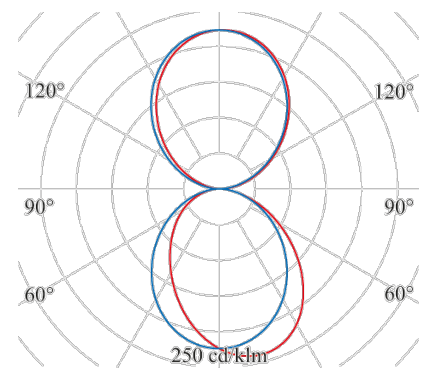

## UP

149-003-204

The slim light channel for the wall - exciting light mix, also possible with individual embossing

**Design:** linear  
**Design Version:** Wandleuchte  
**wall mounting:** available  
**surface mounting:** available  
**colour:** aluminum eloxiert  
**Width [mm]:** 80  
**Length [mm]:** 900  
**Height/depth [mm]:** 45  
**weight net [kg]:** 3,2

**Type:** LINEAR  
**light direction:** direct/indirect  
**Luminaire Luminous Flux [lm]:** 7500  
**light cover:** Acryl satined  
**light symetry:** symmetrical  
**System efficiency (lm/W):** 110  
**Colour Temperature [K]:** 4000  
**Colour Rendering Index:** >80  
**control:** ON/OFF  
**control gear incl:** 68  
**Nominal voltage:** 230V 0/50/60Hz  
**Degree of protection:** IP20  
**Protection class:** I  
**Stand:** 28.09.2022