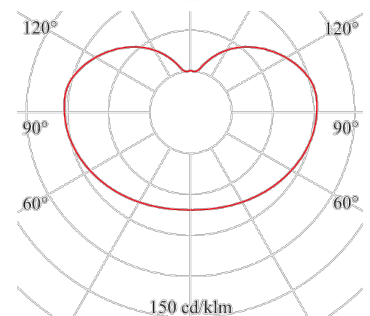

# PEARL

147-105-223

The large ball of light in premium materials and first-class quality

**Design:** spherical  
**Design Version:** Pendelleuchte  
**ceiling mounting:** available  
**pendant mounting:** available  
**material:** Acryl white  
**colour:** chrom  
**Outer diameter [mm]:** 1000  
**suspension:** 1x Stahlseil  
**suspension length [mm]:** 3900  
**weight net [kg]:** 29,5

**Type:** PLANE  
**light direction:** unshielded  
**Luminaire Luminous Flux [lm]:** 13500  
**light cover:** Kugel PE naturweiß  
**light symetry:** symmetrical  
**System efficiency (lm/W):** 127  
**Colour Temperature [K]:** 3000  
**Colour Rendering Index:** >80  
**control:** DALI  
**control gear incl:** 106  
**Nominal voltage:** 230V 0/50/60Hz  
**life cycle:** 50.000h (L80/B10)  
**Degree of protection:** IP40  
**Protection class:** I